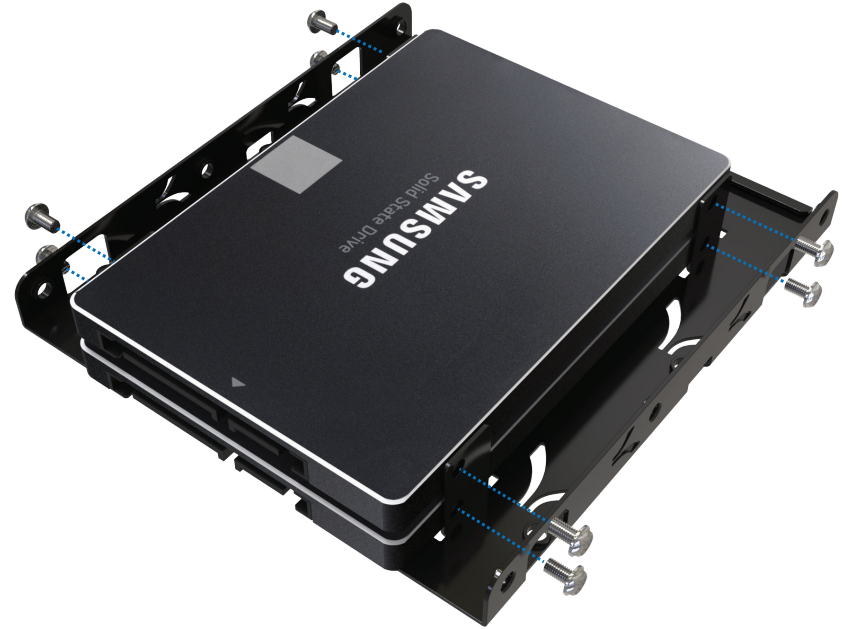

- 2 x SATA cables included
- 2 x SATA power cables included
- Hard drives not included